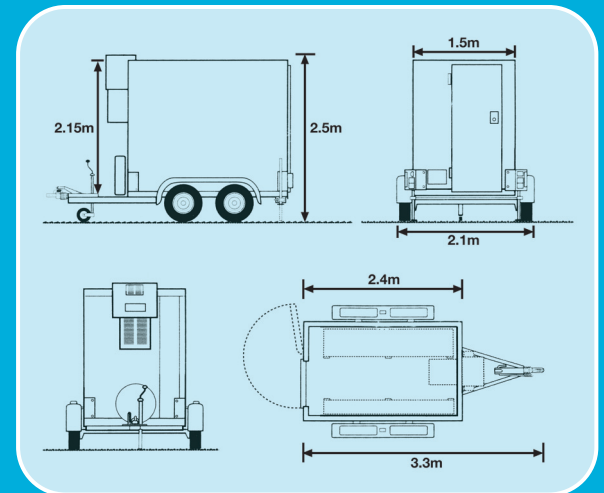

## The Polar Chill/Freeze Trailer Unit

- \* Insulation 80mm CFC - Free polyurethane
- \* Chill or freeze (+5°C to -22°C)
- \* Shelving provided
- \* Stainless steel floor finish
- \* 13 amp single phase power supply
- \* Can be powered by 5kw generator
- \* Interior & exterior lighting
- \* Secure & lockable
- \* EHO approved and complies with Food Safety Act requirements
- \* Gross weight - 2000 kgs
- \* Pay load - 1200 kgs